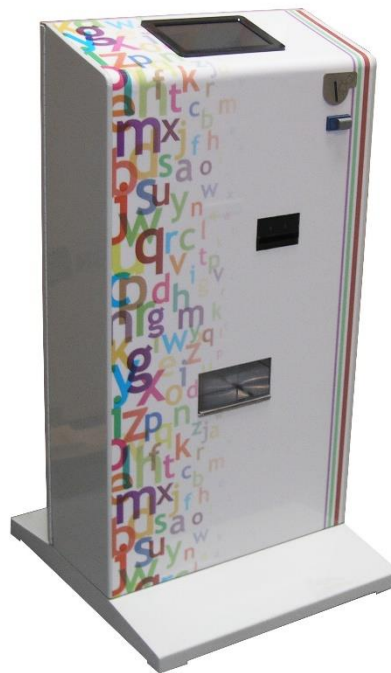

CD6/CD7

Automatic dispenser of any paper or plastic cards
in ISO7816 format

These dispensers enable **paper or plastic cards** to be dispensed against coins and / or banknotes.

There are two versions according to the type of cards dispensed:

- Cartadis CD6 for paper cards,
- Cartadis CD7 for plastic cards.

Such cards may be intended for:

- any unit running with paper or plastic cards in ISO7816 format,
- the Cartadis units of access control and payment for MFPs and printers.

The CD6 or CD7 advantages

- ✓ The dispenser is fitted with an intuitive and ergonomic touchscreen
- ✓ Payment of the cards by coins and/or banknotes.
- ✓ Dispensing of cards in ISO7816 format.
- ✓ The unit is fitted with a proven management system.
- ✓ For a site management without requiring staff for selling cards.
- ✓ Reliable and robust unit.

It enables the Cartadis disposable paper magnetic cards and loaded to be sold.

TC4N/TC11N/TCRS magnetic card readers

Specifications

- ✓ 7-inch touchscreen, resolution 800*480, 16 million colours.
- ✓ Housing in 2 mm thick plate, closed by a security lock.
- ✓ Options: Ticket printer, banknote stacker (capacity: 300 banknotes).
- ✓ Power supply: 230 Volts - 25 Watts.
- ✓ Size of the cards in use: 54 x 86 mm.
- ✓ **CD6**: for paper cards only (thickness 0.2 to 0.4mm).
- ✓ **CD7**: for plastic cards only (thickness 0.4 to 0.8mm).
- ✓ Card feeder capacity between 300 and 600 cards depending on the card thickness.
- ✓ Dimensions: height 91 cm - width 48 cm, depth: 50 cm (base).
- ✓ Empty weight about 33 kg.